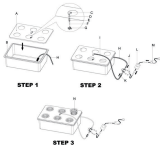

Aeroponics

	Description	Picture	Quantity
A	Tray		1
B	Water Reservoir		1
C	Flow Controller		1
D	Tubing		1
E	Atomizer		1
F	1/4" PVC tubing		50cm
G	Wash		1
H	Wash and Atomizer		1
I	Colored water hose		50cm
J	Wash		1
K	Tubing Adapter		1
L	Quick Plug		1
M	MC Adapter		1
N	Flow Controller		1

Notes: Pls DO NOT put the pump into water reservoir